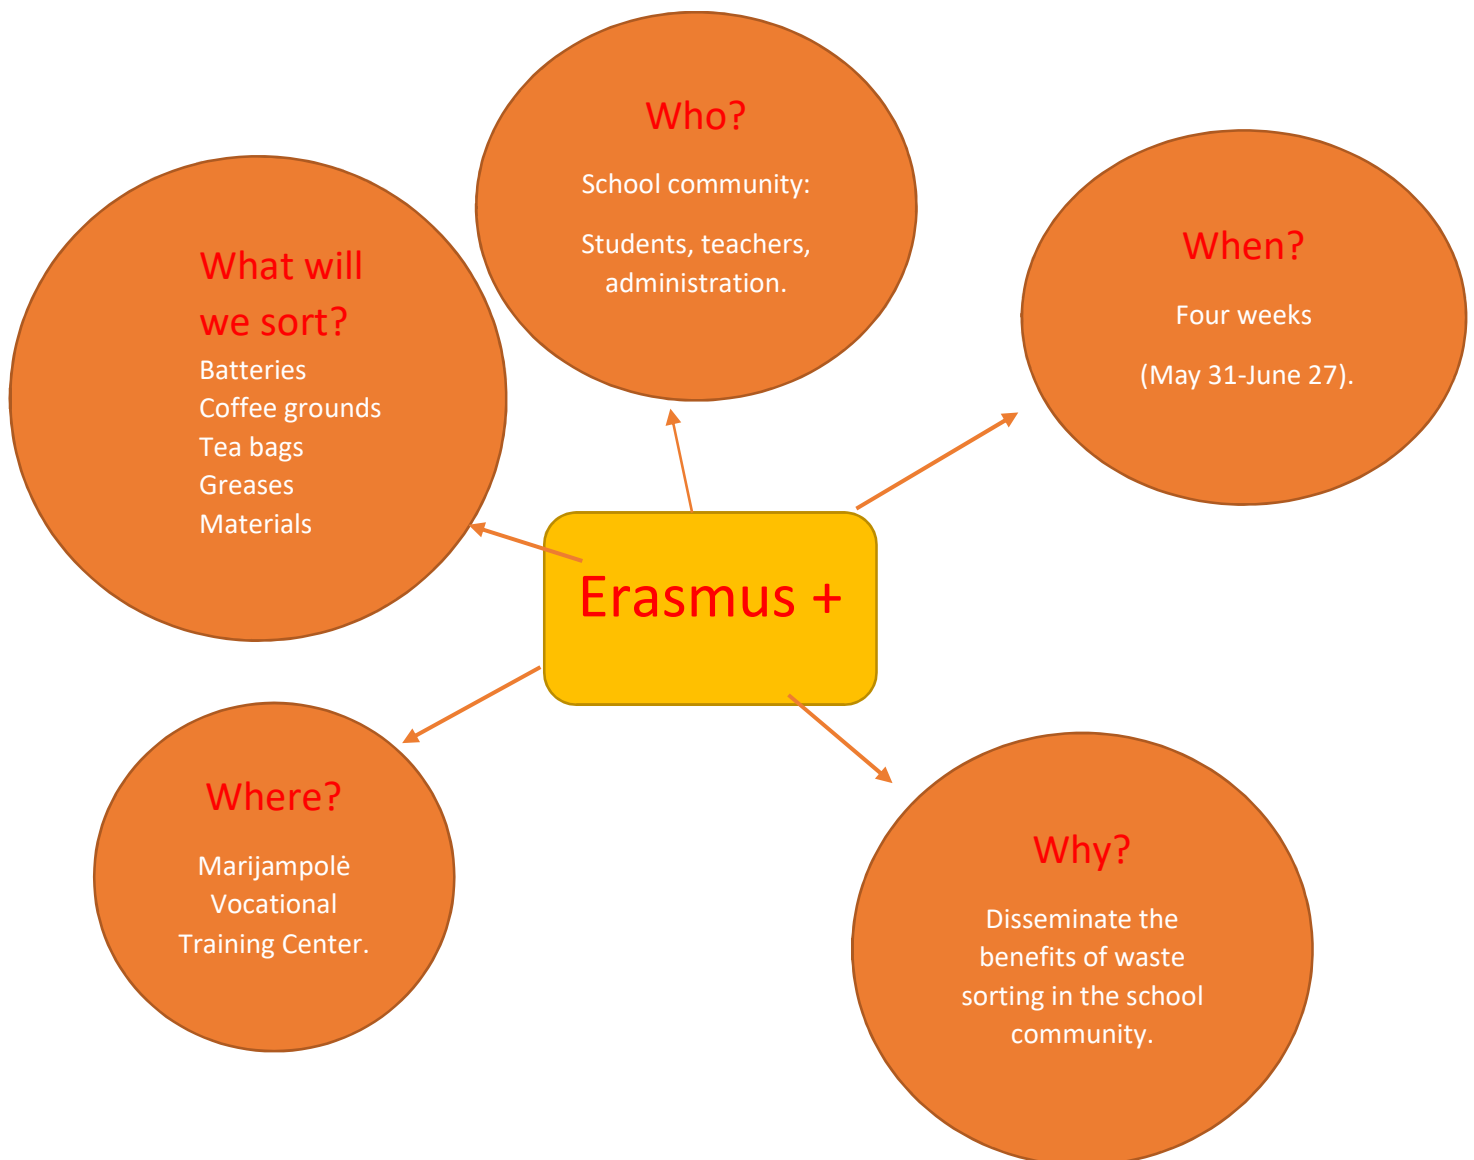

Smart Waste Management for Smarter Cluster Schools (S.M.S.)- 2020-1-RO01-KA229-079971_5, Marijampolė Vocational Training Center, Lithuania

Funded by
the European Union